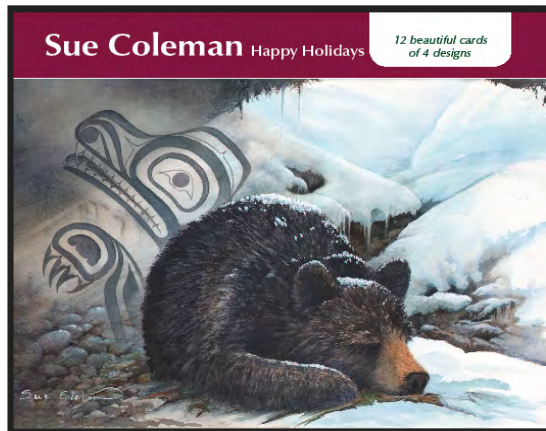

Ripples

- ___ PMDH011 Art Card
- ___ PMDH011T Trivet
- ___ PMDH011C Coaster
- ___ PMDH011DL Large Mug
- ___ PMDH011-8C Canvas Wrap
- ___ PMDH011-9F 9x12 Framed

Christmas Card Boxset 12 Cards of 4 Beautiful Sue Coleman Designs Only \$7.50 Cost \$14.99 Retail