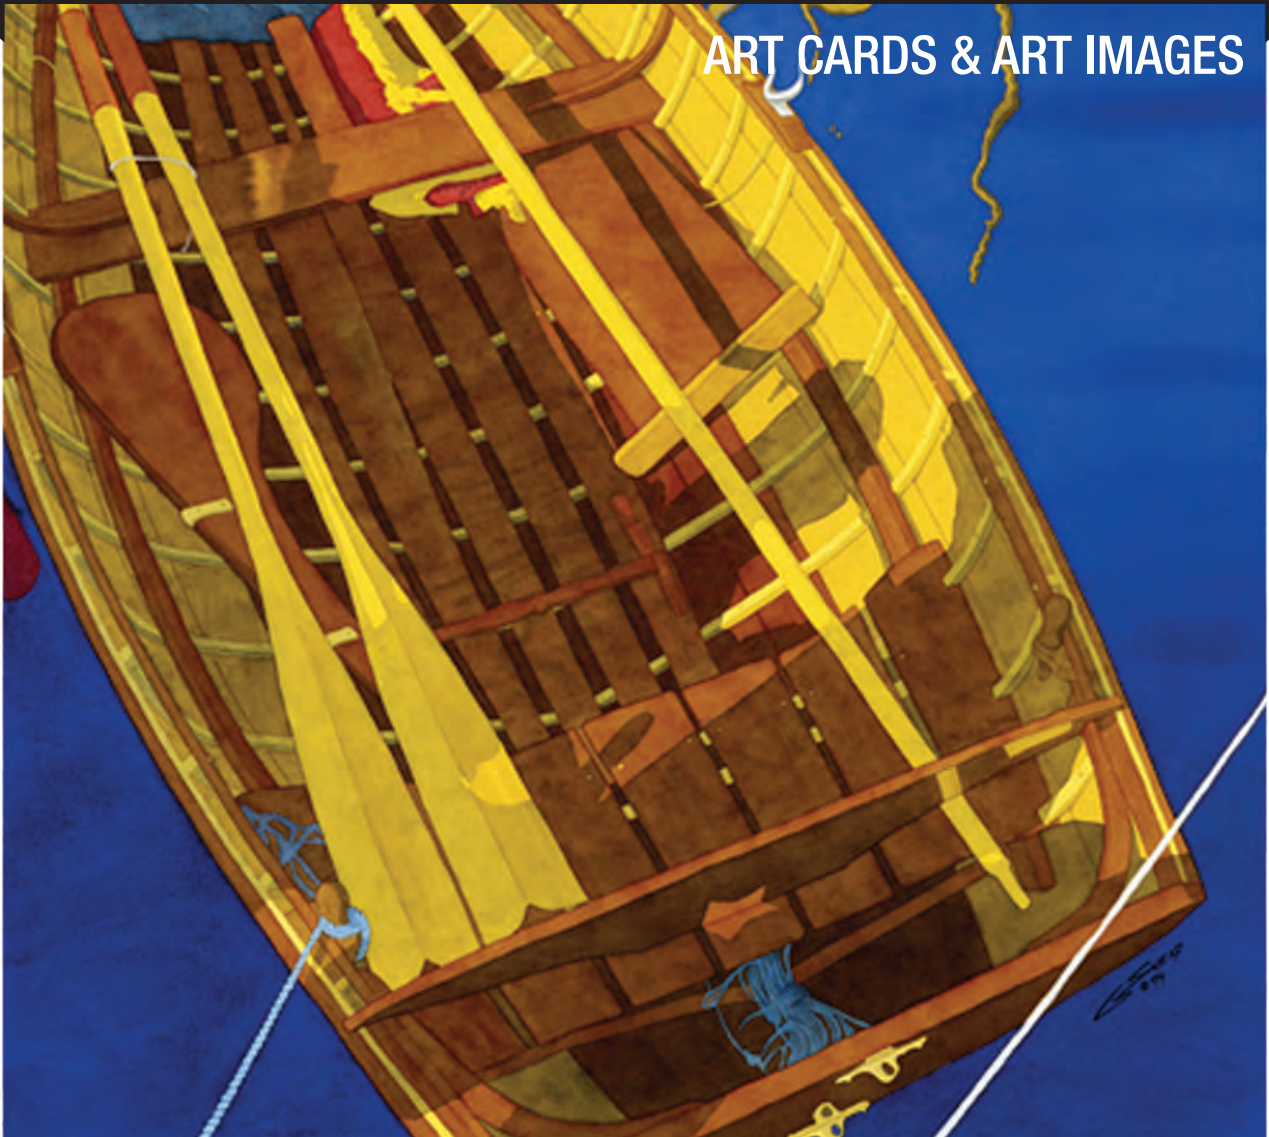

PACIFIC
MUSIC & ART

GREG SNEAD

ART CARDS & ART IMAGES

Distributed by Pacific Music & Art Art by: Greg Snead - Woody
www.pacificmusicandart.com

PACIFIC
MUSIC & ART